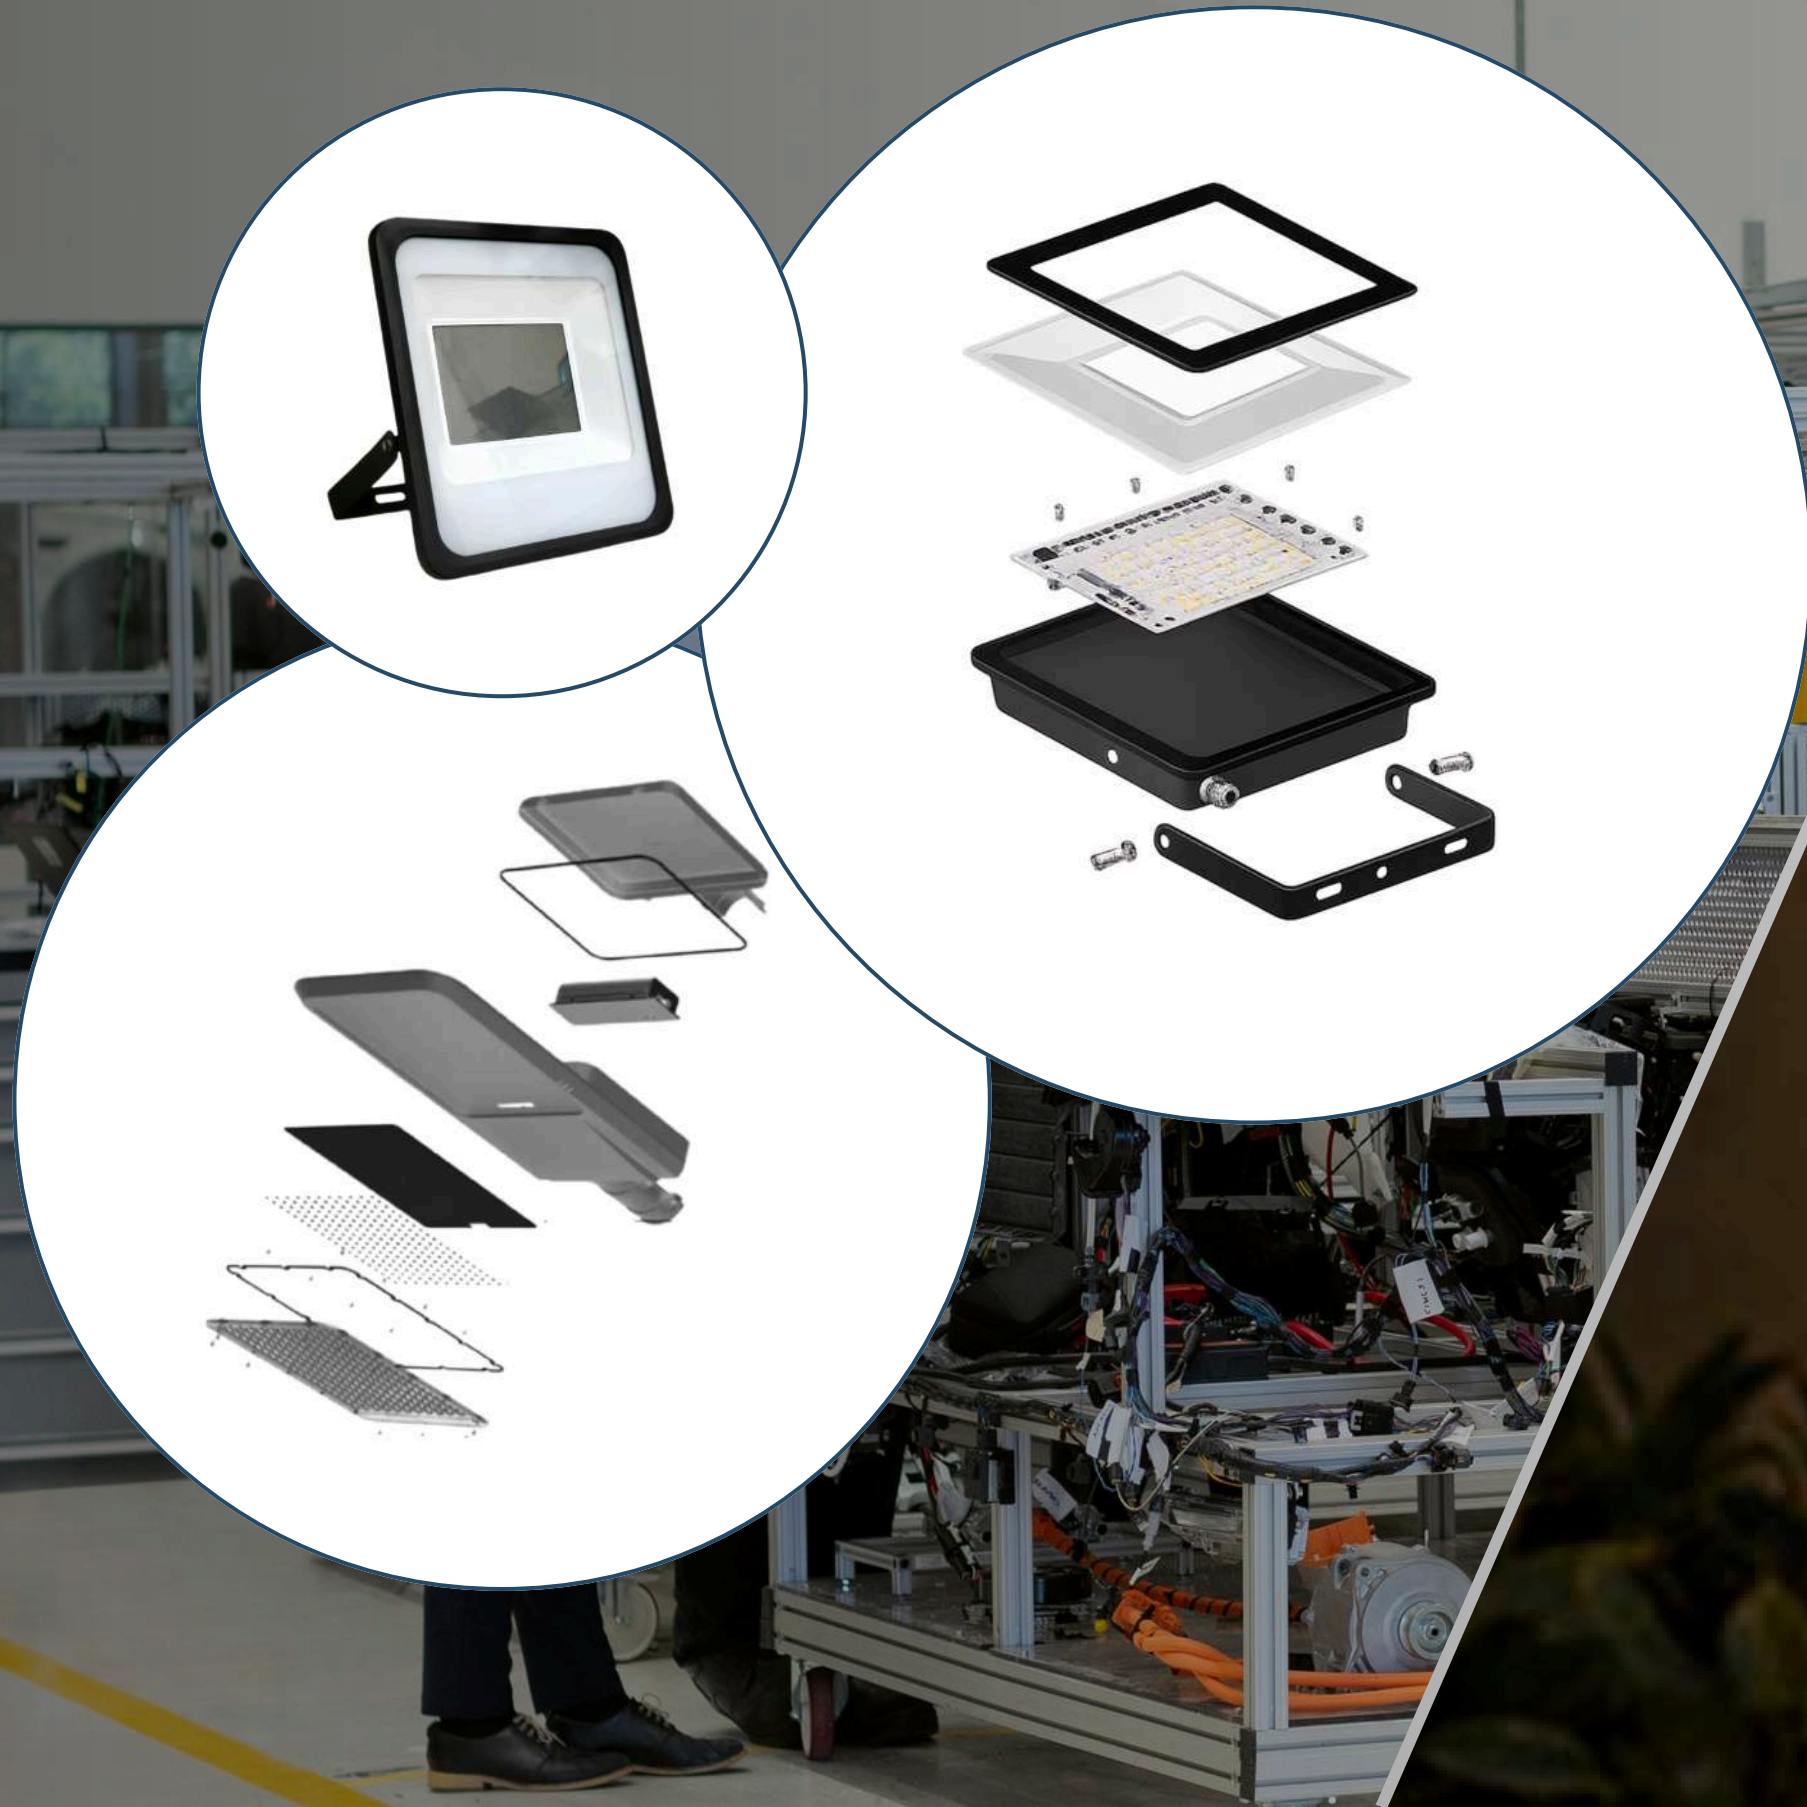

FIXTURE/HOUSING SOLUTION

LIGHTING/OEM SOLUTION