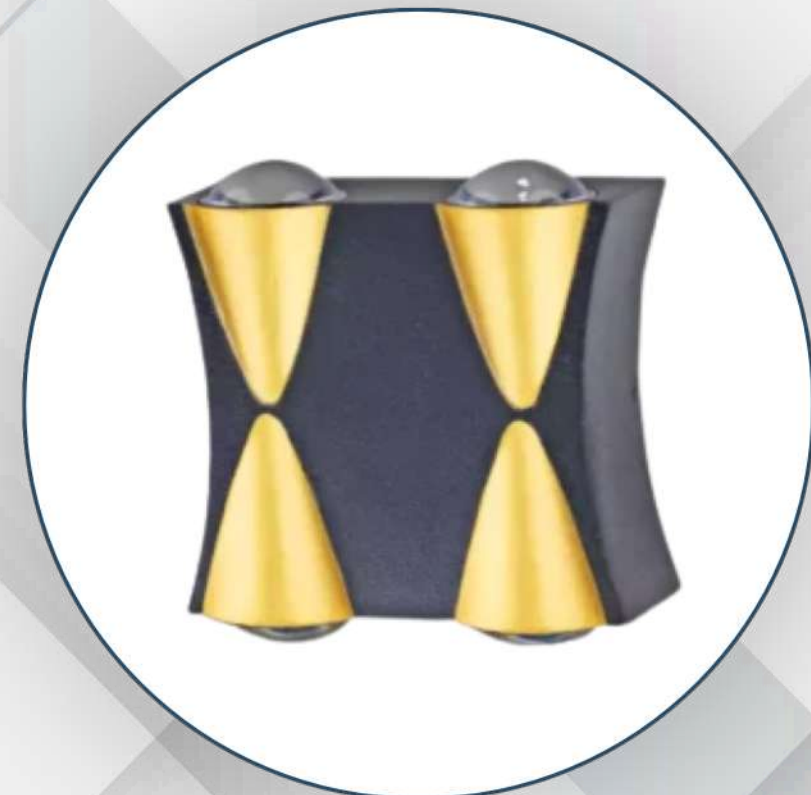

OUTDOOR WALL WASHER

FAT LIGHTING

OBERON

140gm

CODE : FT-2647
WATTAGE : 4W/12W
HOUSING MATERIAL : Aluminium Die Cast
DIMENSION : 80x80x45mm
LUMINAIRE FINISH : BK/ BK+GD
IP RATING : IP65