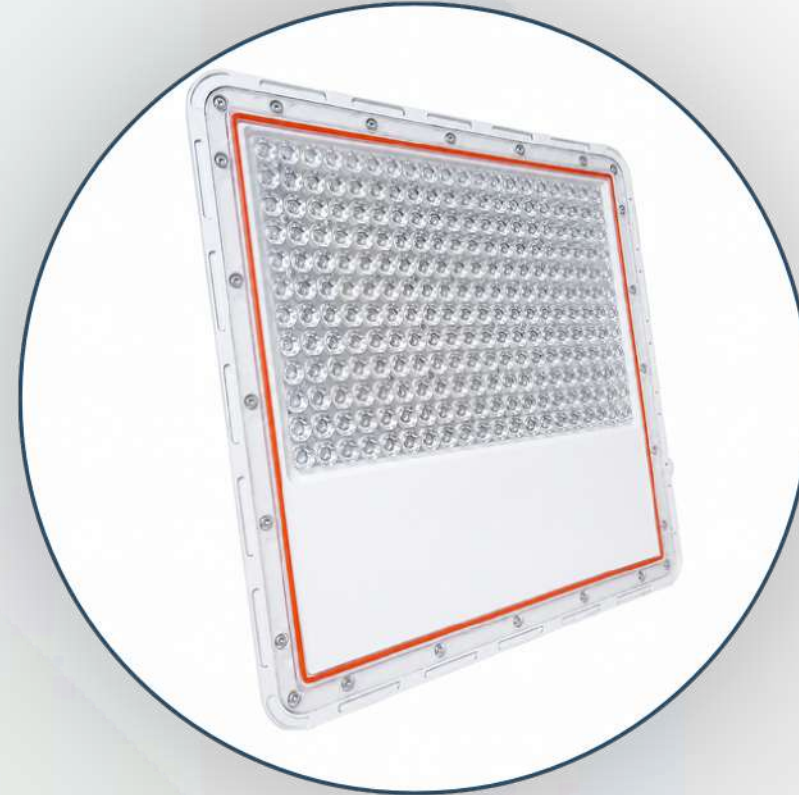

LED FLOOD LIGHT

FAT LIGHTING

NAVIS

385gm

CODE	: FT-2695
WATTAGE	: 100W
HOUSING MATERIAL	: Aluminium Die Cast
DIMENSION	: 225X260mm
LUMINAIRE FINISH	: WH / BK / GREY
IP RATING	: IP65

NAVIS

670gm

CODE	: FT-2696
WATTAGE	: 200W
HOUSING MATERIAL	: Aluminium Die Cast
DIMENSION	: 315X320mm
LUMINAIRE FINISH	: WH / BK / GREY
IP RATING	: IP65